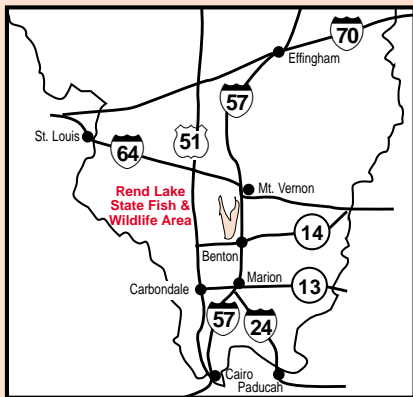

Rend Lake State Fish & Wildlife Area

Legend

- Refuge Headquarters
- IDNR Managed
- Wildlife Refuge (No Hunting)
- Primary Highway
- Secondary Road
- Railroad
- Hunter/Fisherman Parking
- Seasonal Boat Access
- Hunter/Fisherman Parking with Boat Ramp Access
- Waterfowl Viewing Area
- Marina